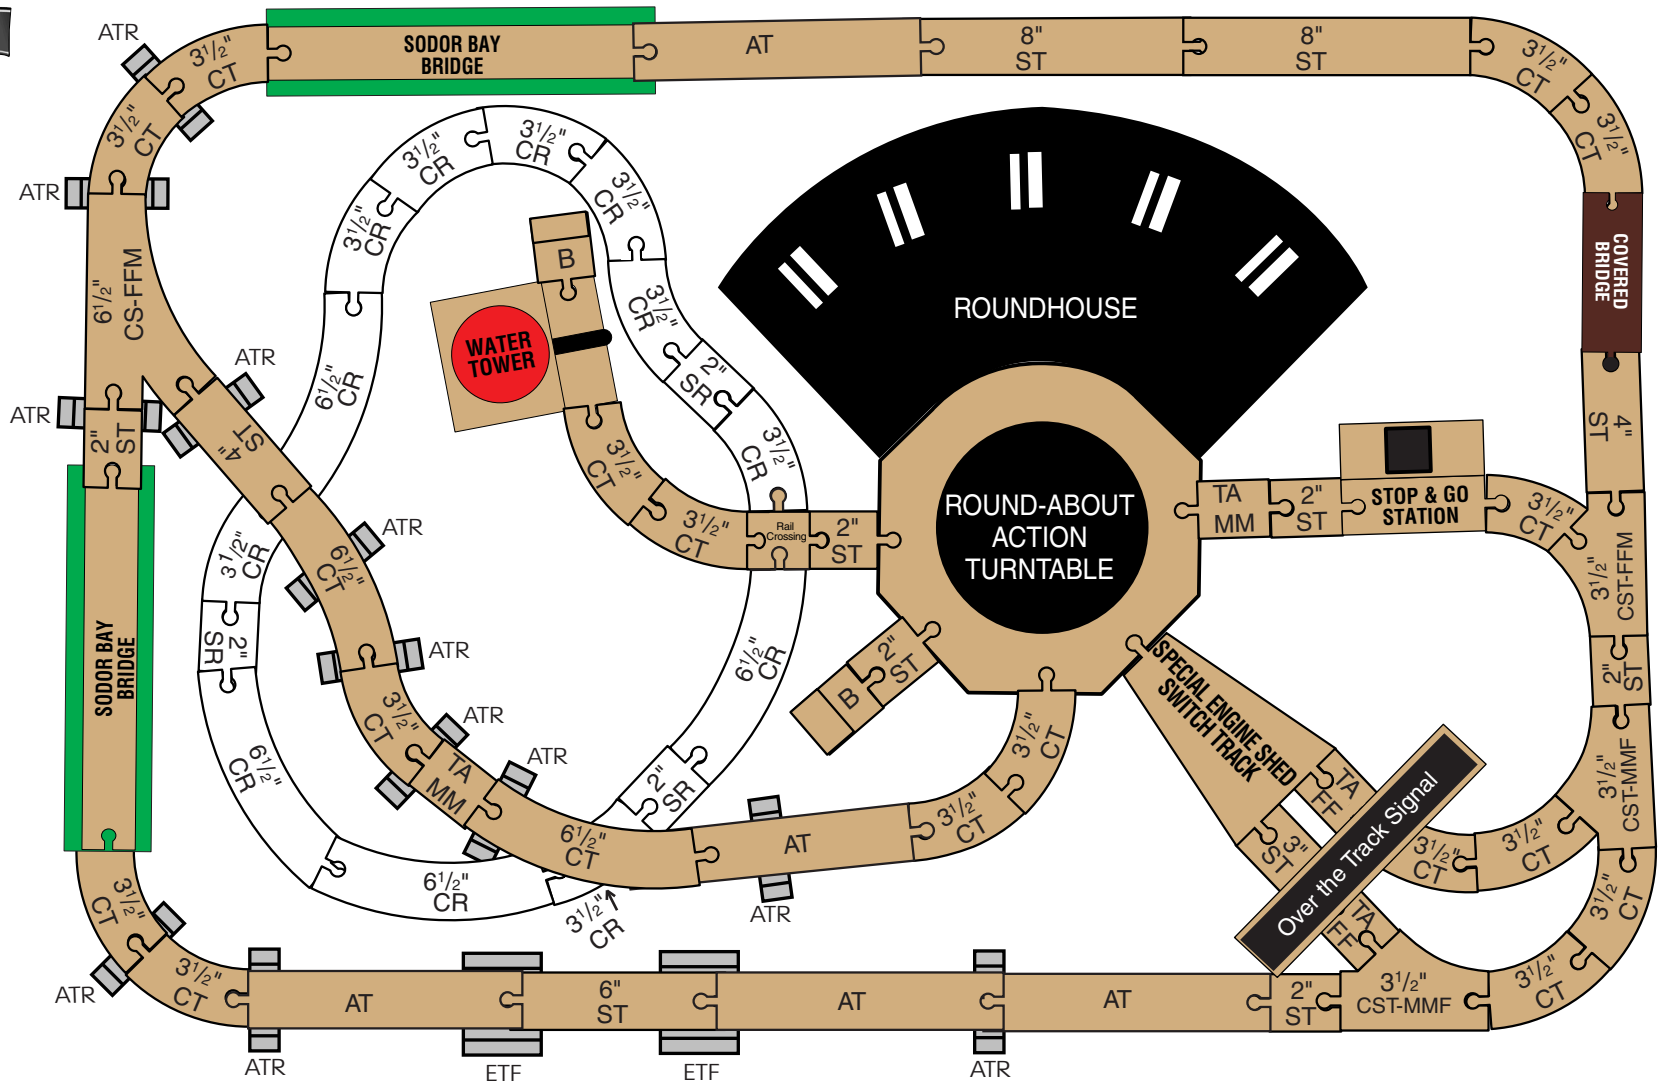

Roundhouse Set

SKU# 99544

LEGEND

- CR**= Curved Road
- SR**= Straight Road
- ST**= Straight Track
- CT**= Curved Track
- AT**= Ascending Track
- TA**= Track Adapter
- ATR**= Ascending Track Riser
- ETF**= Elevated Track Foundation
- B**= Bumper
- CST**= Curved Switch Track
- M**= Male
- F**= Female

Example: Track Adapter male/male 

Learning Curve International, Inc.
314 West Superior Street, 6th floor
Chicago, Illinois 60610-3538 USA

For any product related questions, please contact us at:
1-800-704-8697 or visit our website at:
www.learningcurve.com