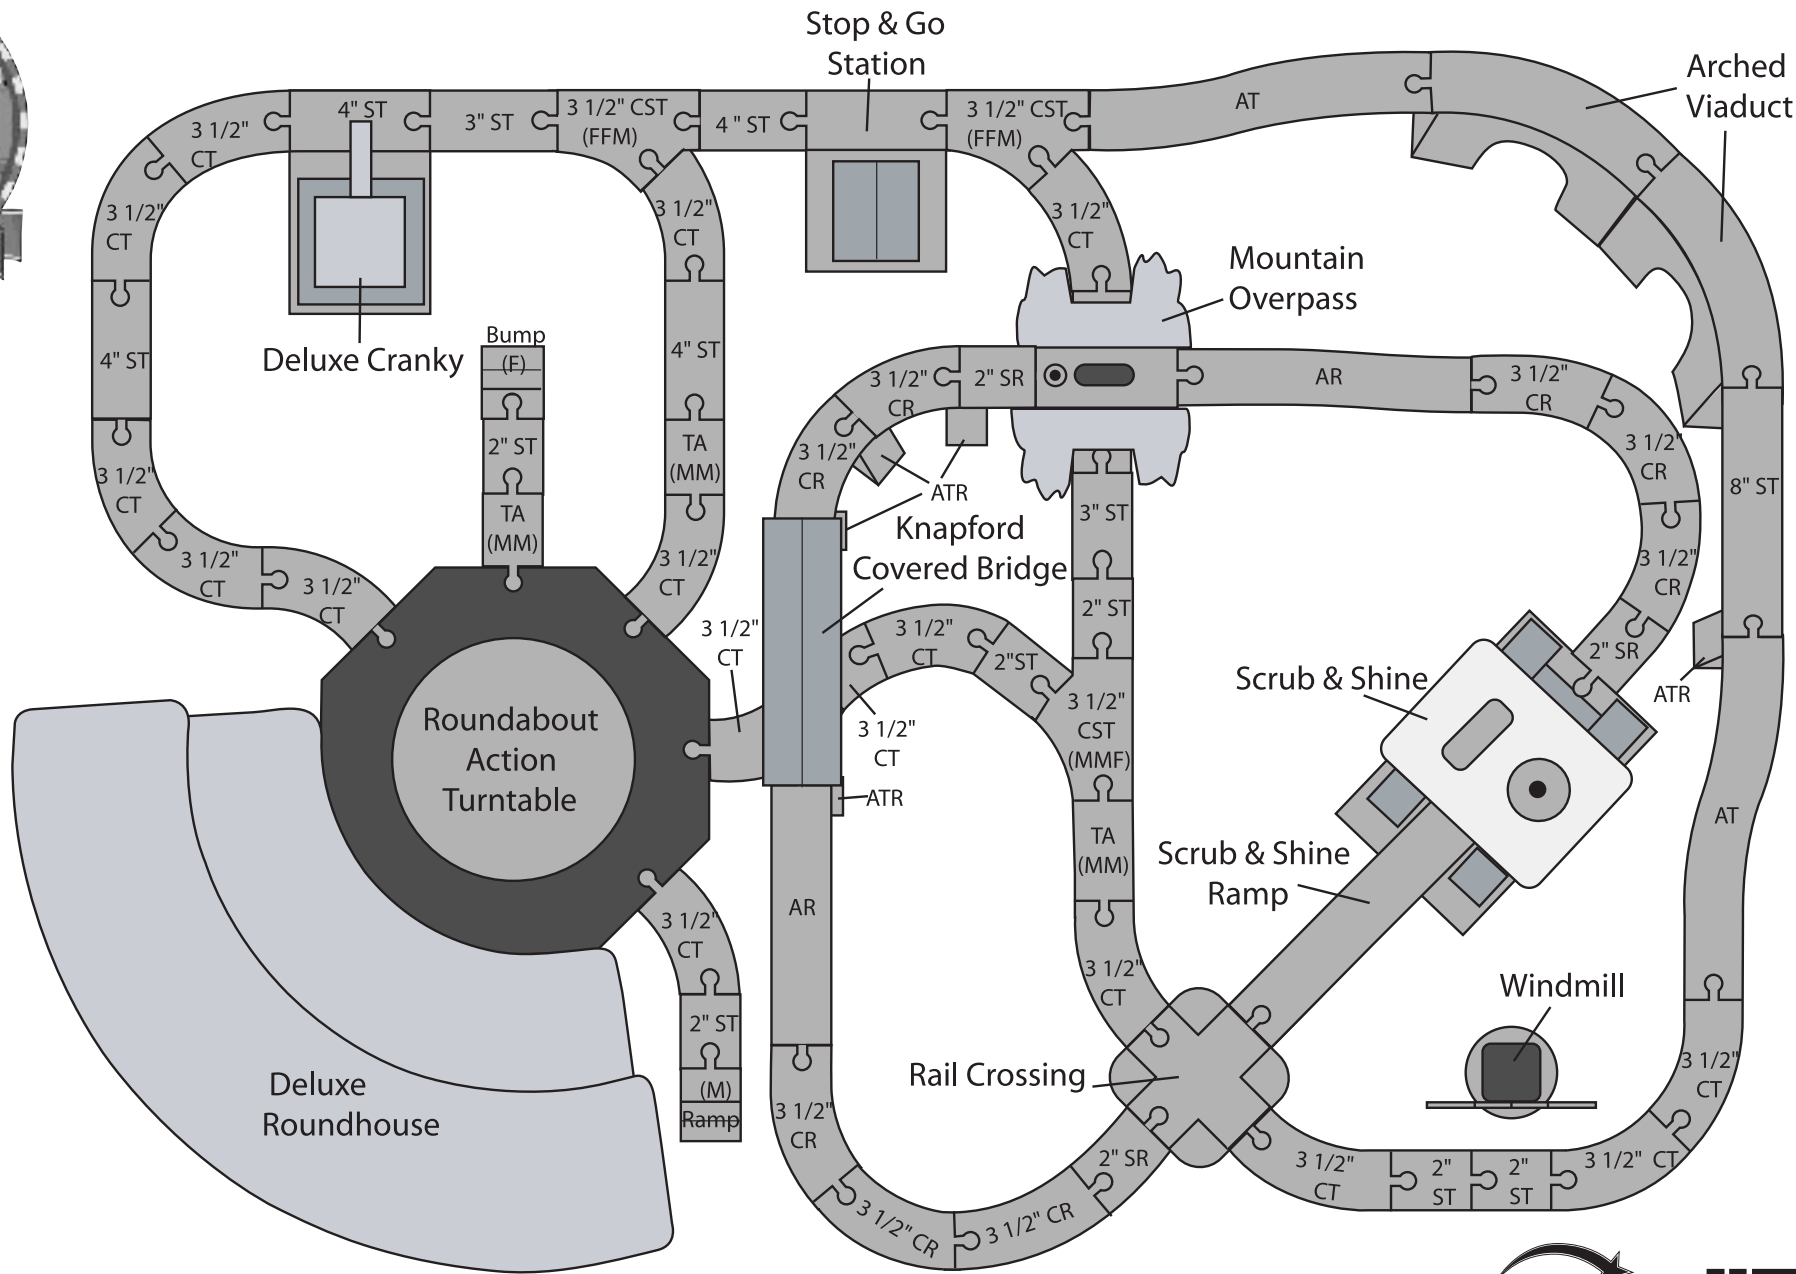

Deluxe Sights & Sounds Set

SKU# LC99562

LEGEND

- SR**= Straight Road
- CR**= Curved Road
- ST**= Straight Track
- CT**= Curved Track
- AT**= Ascending Track
- AR**= Ascending Road
- ATR**= Ascending Track Riser
- CST**= Curved Switch Track
- TA**=Track Adapter
- M**= Male end
- F**= Female end

RC2
 © 2004 RC2 BRANDS, INC.
 Oak Brook, Illinois 60523-1940 U.S.A.
 Made in China. All Rights Reserved.
 © 2004 Gullane (Thomas) Limited